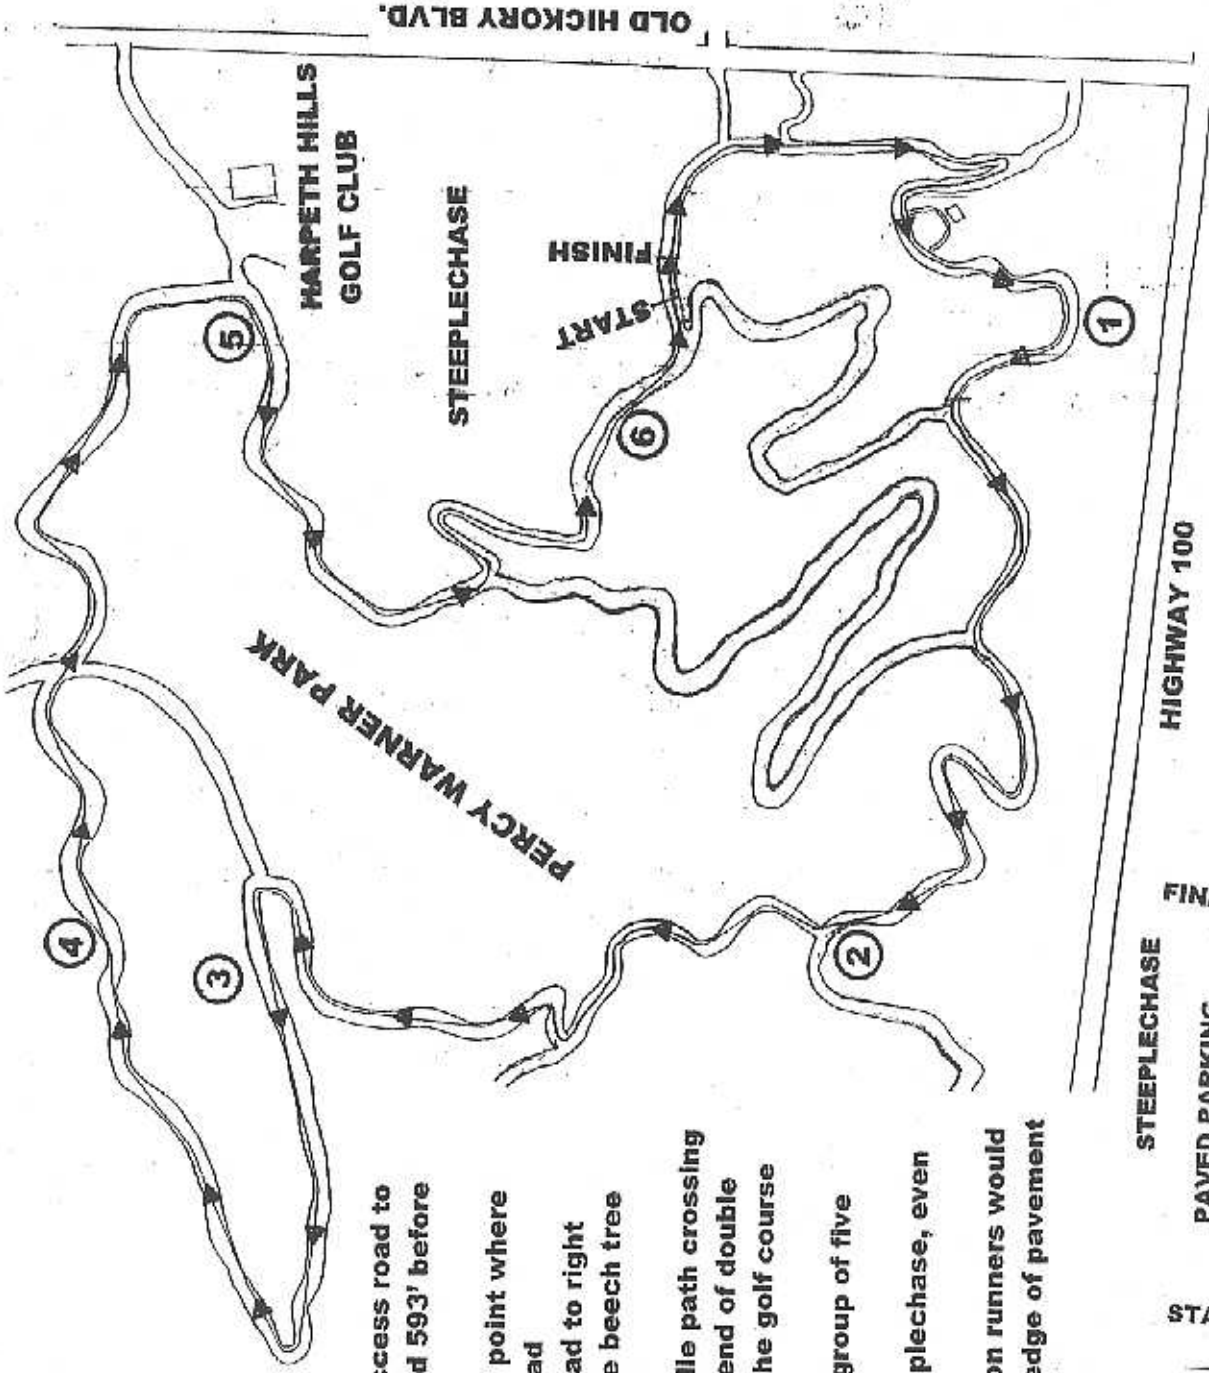

RACE JUDICATA 10 K

NASHVILLE, TN

MARCH 4, 2006

NOT TO SCALE

START - On right side of road, 46' past access road to Steeplechase grounds on left, and 593' before finish line

MILE 1 - On right side of road, 165' before point where Cross Country Course crosses road

MILE 2 - On left side of road, 92' before road to right

MILE 3 - On left side of road, 13' past large beech tree near right edge of road

MILE 4 - On left side of road, just past bridle path crossing

MILE 5 - On right side of road, 5' past the end of double centerline stripe, and 135' past the golf course entrance drive

MILE 6 - On right side of road 173' before group of five trees on left side

FINISH - On right side, at overlook to Steeplechase, even with a litter barrel on the right

NOTES: All references are made to direction runners would traveling on course. All points are 1' from edge of pavement and marked with PK nails.