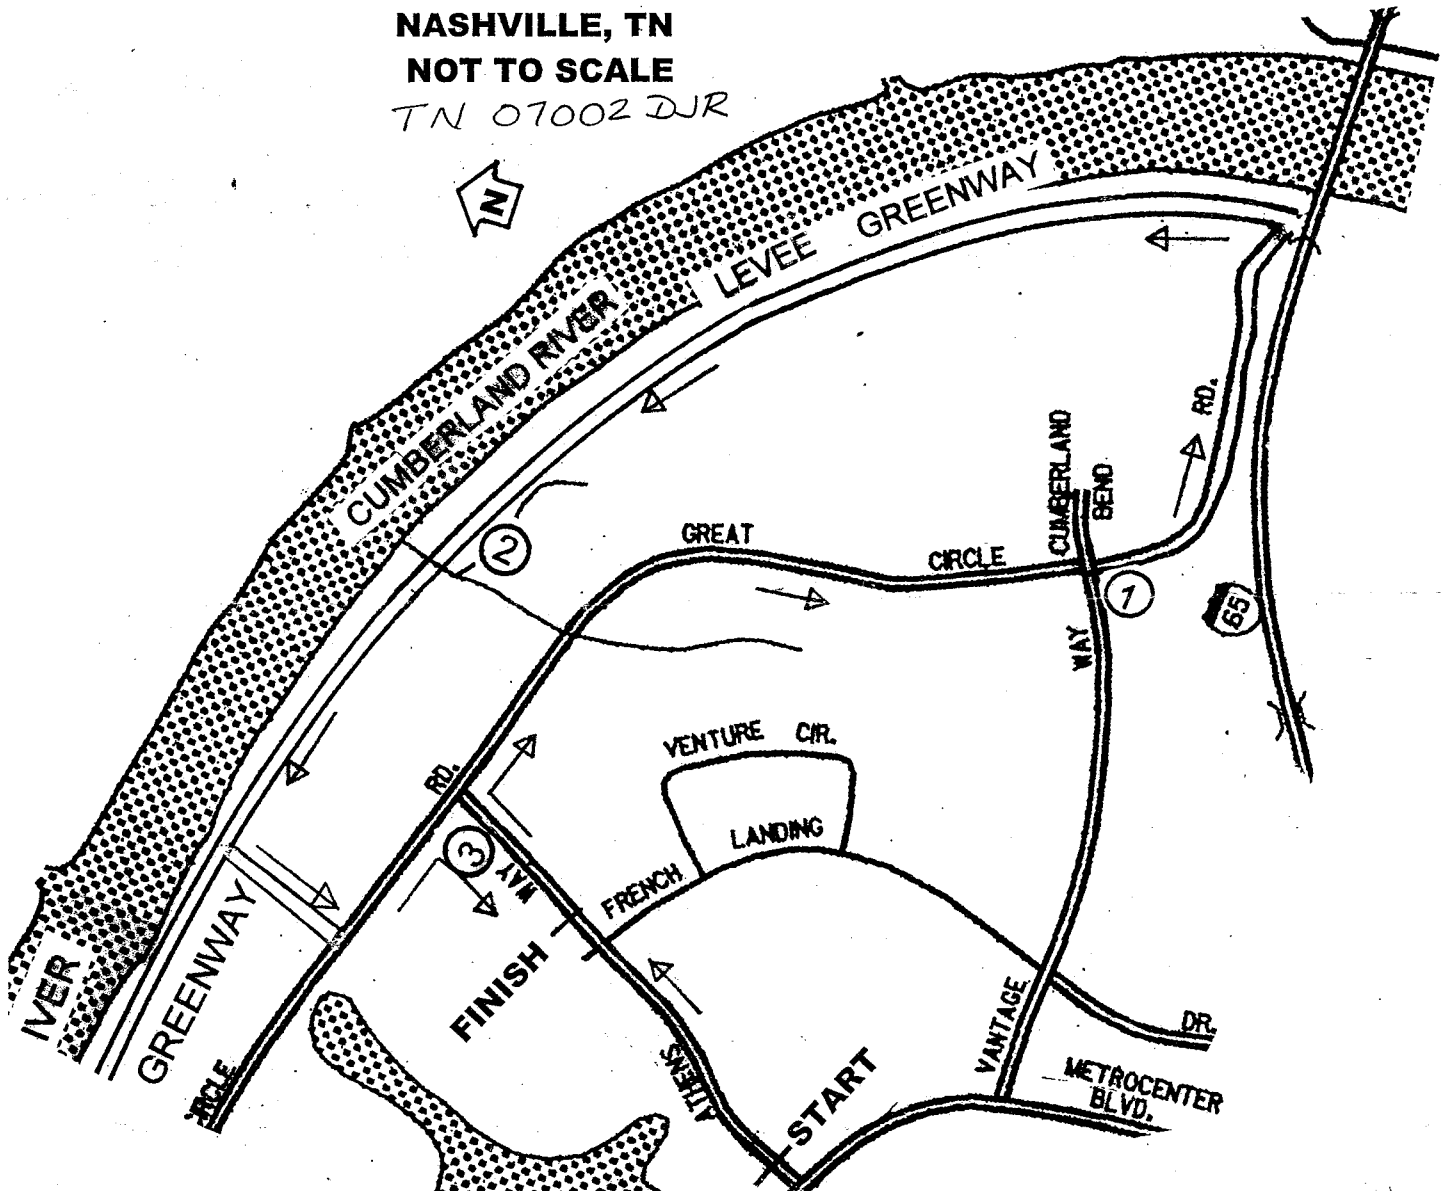

PURITY MOOSIC CITY DAIRY DASH 5K

NASHVILLE, TN
 NOT TO SCALE
 TN 07002 DJR

- START** - 2' FROM THE CURB ON THE WEST SIDE OF ATHENS WAY, 158' NORTH OF THE DRIVE TO A SHOPPING AREA, 1'3" NORTH OF A CONCRETE BOX AND 44'6" SOUTH OF LIGHT POLE # JD16.
- MILE 1** - 2' FROM THE NORTH MEDIAN CURB AT THE INTERSECTION OF GREAT CIRCLE RD. AND VANTAGE WAY, 10'7" PAST A WATER LINE COVER
- MILE 2** - 1' FROM THE SOUTH EDGE OF PAVEMENT ON THE LEVEE GREENWAY, BEHIND DET DISTRIBUTING CO. EVEN WITH THE 4TH POST FROM THE WEST END OF THE LOADING DOCK
- MILE 3** - 1' FROM THE WEST EDGE OF THE NORTHBOUND LANES ON ATHENS WAY, 27' BEFORE A FIRE HYDRANT AND 44' PAST LIGHT POLE # JD010 ON THE OPPOSITE SIDE
- FINISH** - 1' FROM THE WEST EDGE OF THE NORTHBOUND LANES ON ATHENS WAY, 105' NORTH OF FRENCH LANDING, 29' BEFORE LIGHT POLE # JD04 ON THE OPPOSITE SIDE, AND OPPOSITE THE SIGN TO NEW WORLD IMPORTS

NOTES: ALL POINTS ARE MARKED WITH PK NAILS. RUNNERS WILL BE RESTRICTED TO THE WEST SIDE OF ATHENS WAY FROM THE START AND THE EAST SIDE OF ATHENS WAY TO THE FINISH AND THE NORTH SIDE OF GREAT CIRCLE DR. BY MEDIANS.